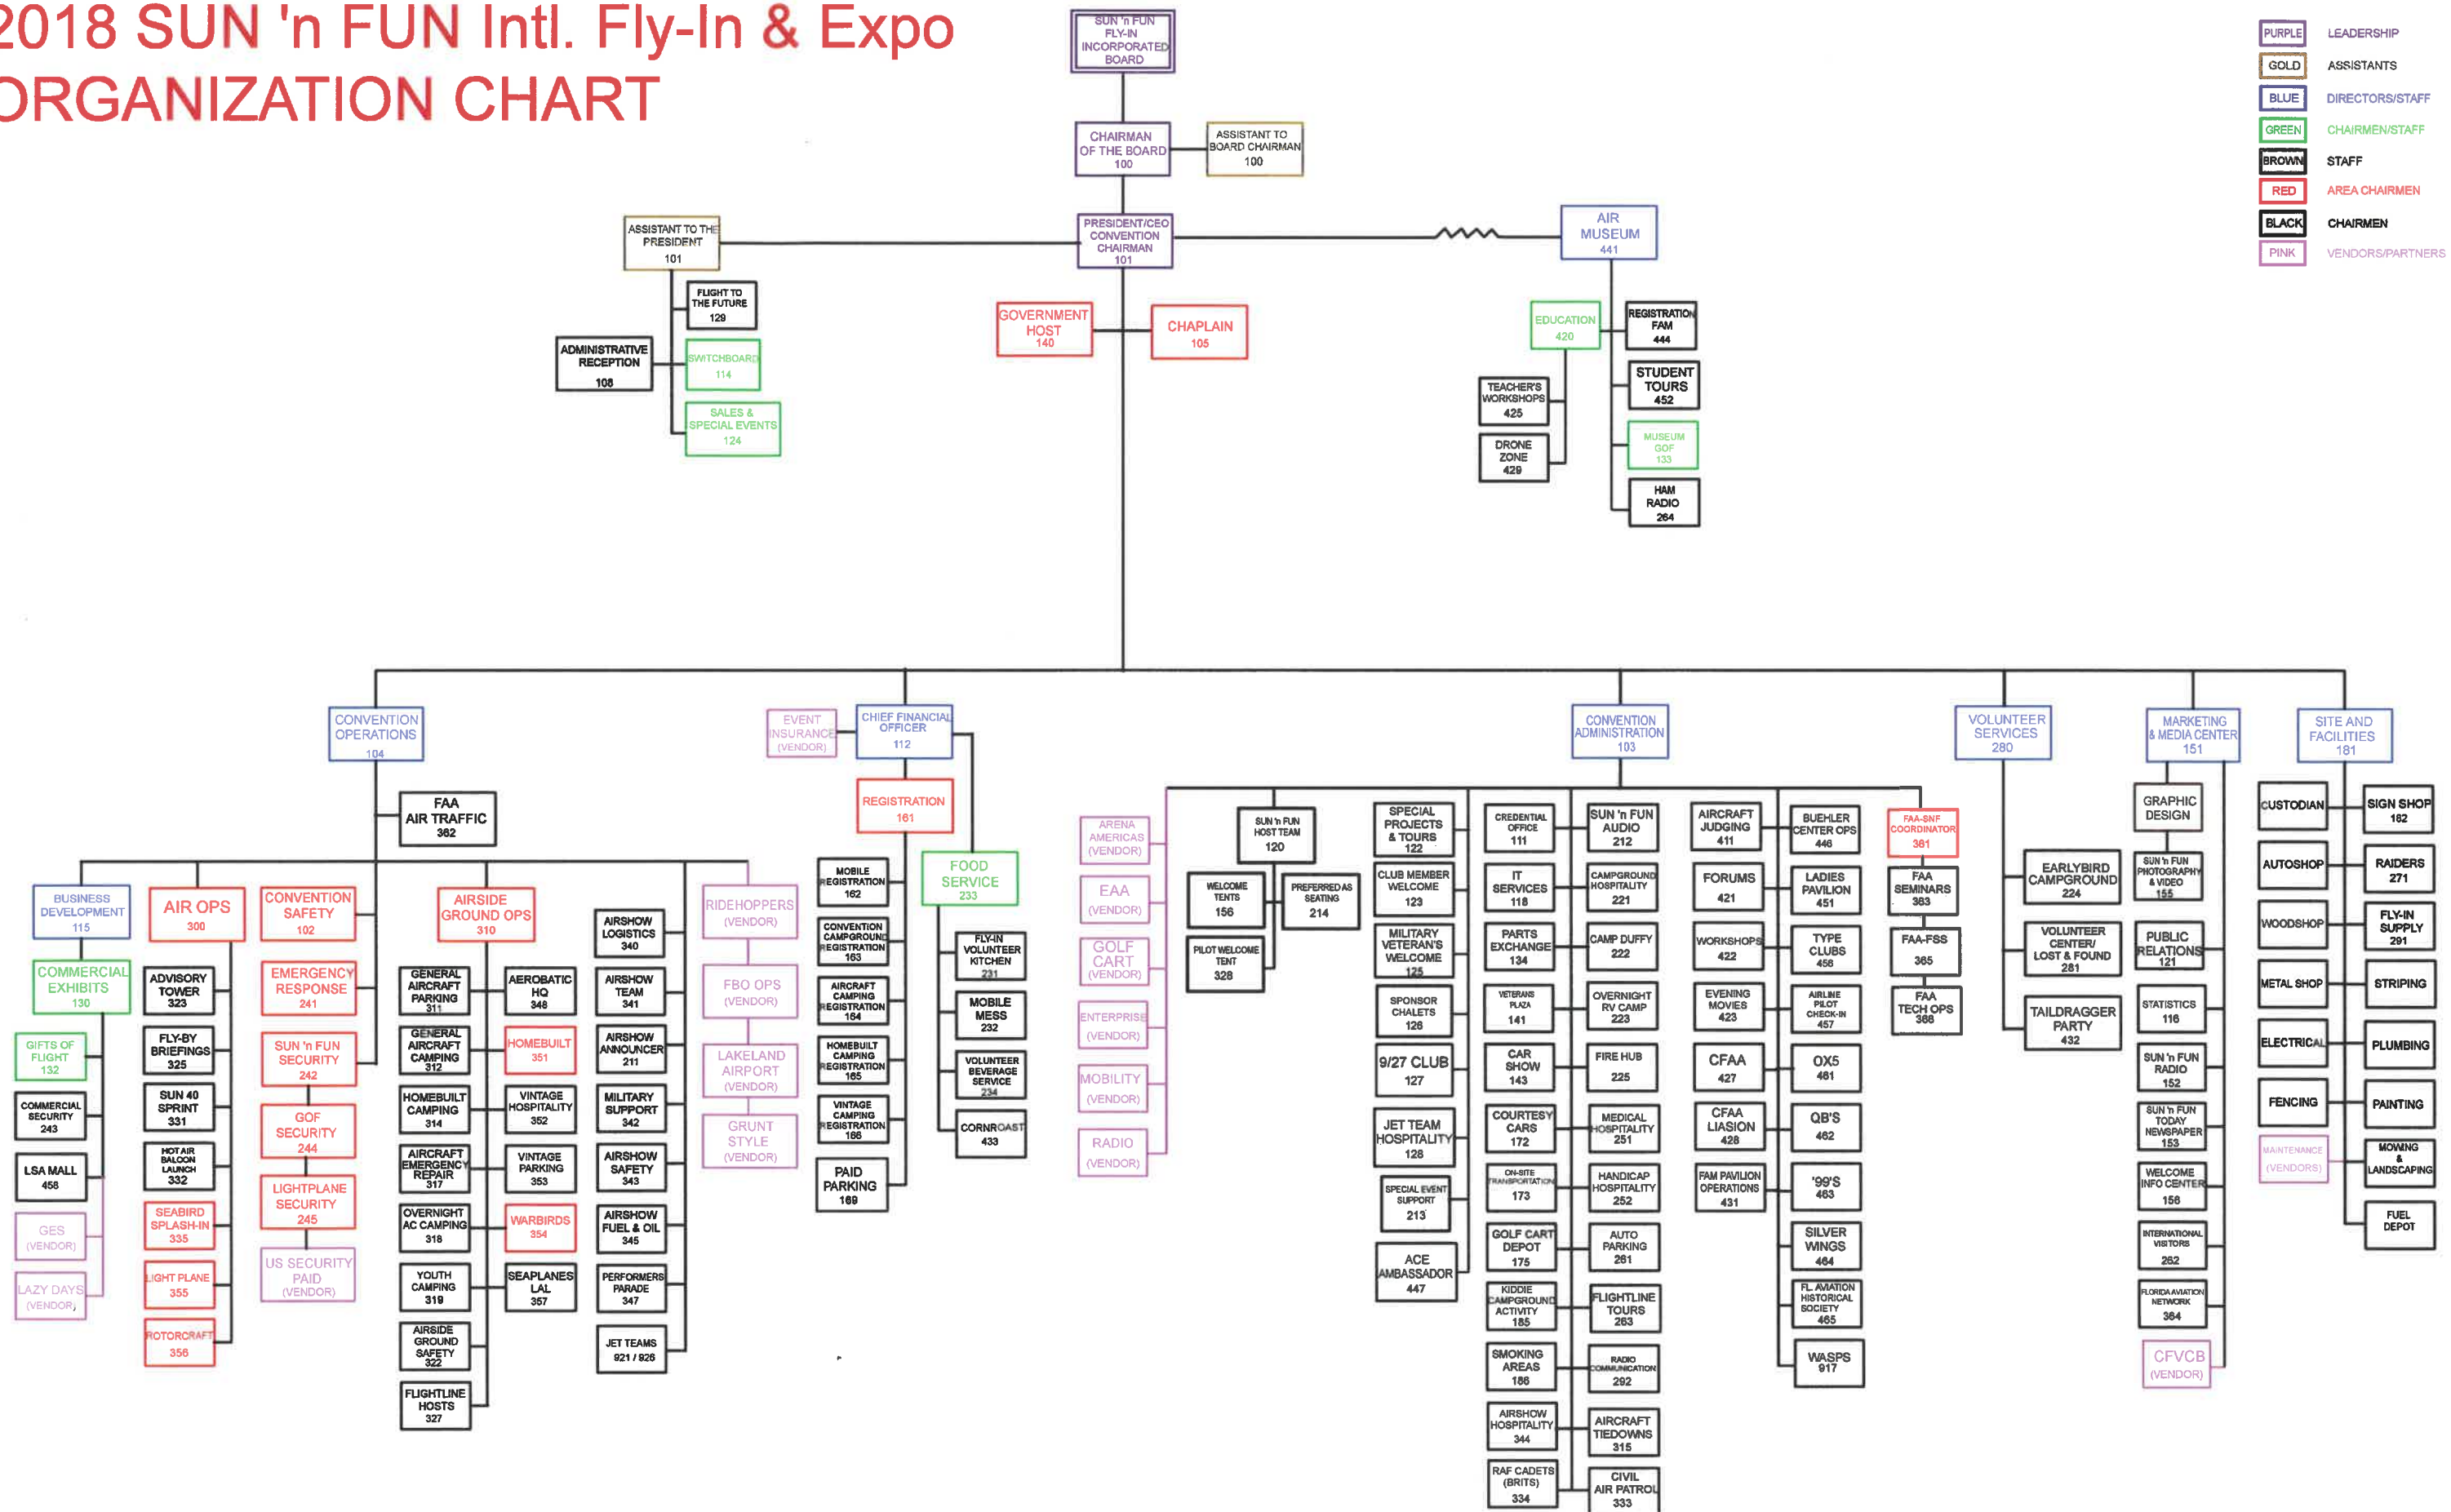

2018 SUN 'n FUN Intl. Fly-In & Expo ORGANIZATION CHART

- PURPLE LEADERSHIP
- GOLD ASSISTANTS
- BLUE DIRECTORS/STAFF
- GREEN CHAIRMEN/STAFF
- BROWN STAFF
- RED AREA CHAIRMEN
- BLACK CHAIRMEN
- PINK VENDORS/PARTNERS

The "Organizational Chart" represented above identifies the leadership of the SUN 'n FUN International Fly-In and Expo. In addition, there are literally thousands of talented and dedicated Volunteers who carry out the vast majority of the work as directed by the Leadership Team. Combined, their efforts have helped SUN 'n FUN to become recognized as one of the world's premier aviation events. SUN 'n FUN is grateful for all members of its Fly-In team, especially those Volunteers who help make it all possible.

Revised: MARCH 19, 2018